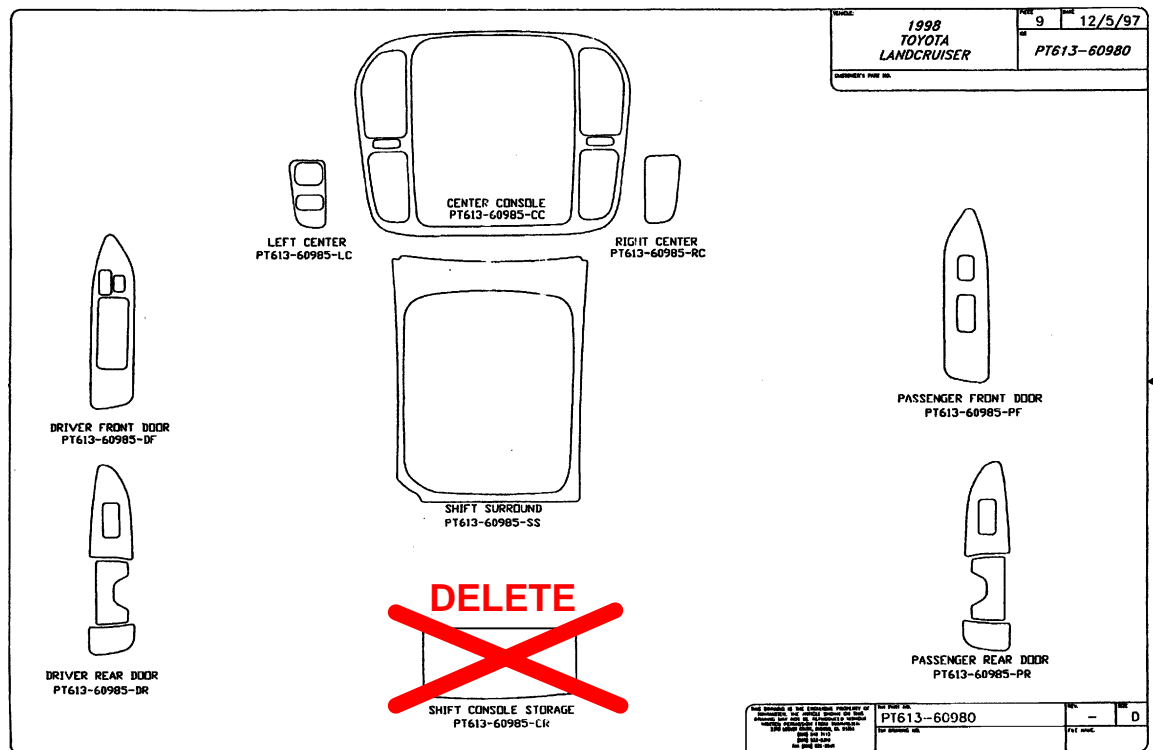

**Technical Service
BULLETIN**

December 4, 1998

Title: **WOOD APPLIQUE KIT CHANGE**

Models:
'98 Land Cruiser

T S B

**ACCESSORY
AX004-98**

Introduction Due to variation in vehicle build tolerance the Shift Console Storage Door Fascia piece (Service P/N PT613-60985-CR) sometimes contacts the console when open. This causes a mark on the Shift Console Storage Door Fascia piece.

1. **Affected Vehicles**
2. **1998** model year **Land Cruiser** with optional **Wood Applique Kit** installed.

Part Number Information

ORIGINAL PART NUMBER	CURRENT PART NUMBER	PART NAME
PT613-60980	same	Wood Applique Kit

Part Change Information

Repair Procedure Do not install the Shift Console Storage Door Fascia piece. This part will not be warrantable. Install Wood Kit as instructed with exception of this part.

Warranty Information

OP CODE	DESCRIPTION	TIME	OPN	T1	T2
N/A	Not Applicable to Warranty	-	-	-	-