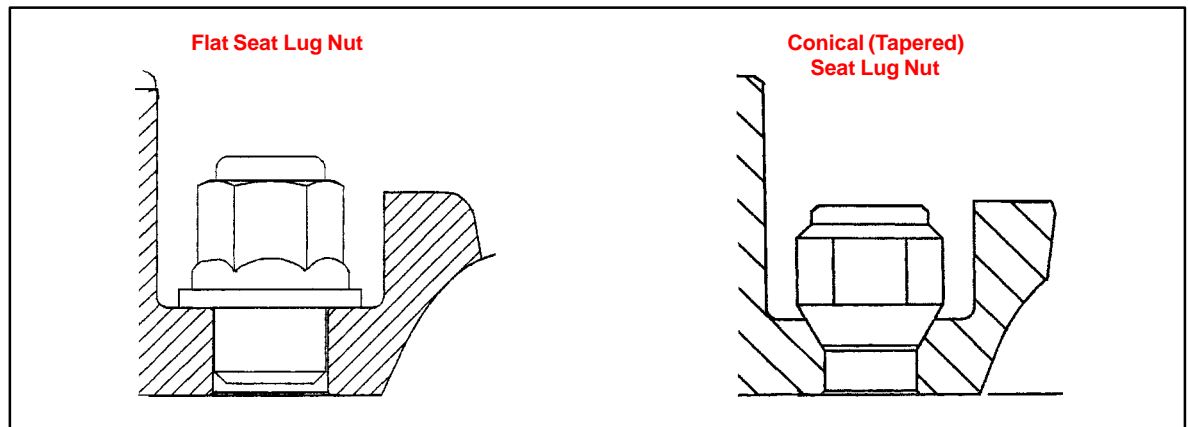

Applicable Vehicles

- **1999 – 2001 model year Avalon, Camry, Solara & Sienna.**

**Parts
Information**

WHEEL	WHEEL PART NUMBER	REMARK
Style 1, Split 5 Spoke	PT351-00990	Conical (Tapered) Seat Lug Nut
Style 2, Split 5 Spoke	PT351-00991	Flat Seat Lug Nut