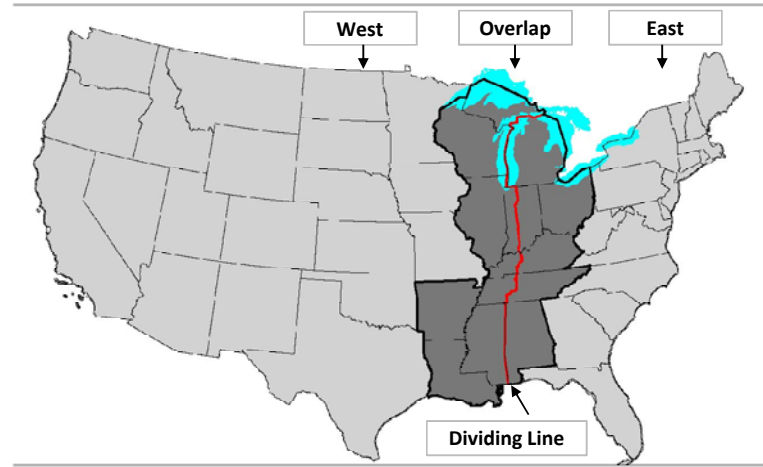

GEN 2/3 Map Information

GEN 2/3 Dealer Ordering Guidelines

Ordering recommendation:

- Please order only **one** GEN 2/3 DVD map per customer location (West or East).
- Refer to **DVD East or West Recommendation List** (attached) to determine which DVD (West or East) to order for your dealer location.
- It is up to the Dealer's discretion to ask end users if they prefer the GEN 2/3 West or East DVD.

Dividing line between West and East States

"Destination Screen" Search Capabilities

Available Destination Search Functions		Primary Area* (East or West)	Opposite Area	Comment
Map	Set by <i>Map</i>	YES	YES	Full capability regardless of disc
	Set by <i>Quick POI</i>	YES	YES	Full capability regardless of disc
Destination Screen	Search by <i>Address</i>	YES	YES	Full capability regardless of disc
	Search by <i>POI</i>	YES	N/A	Function limited to primary area
	Search by <i>Marked Point</i>	YES	YES	Full capability regardless of disc
	Search by <i>Previous Destination</i>	YES	YES	Full capability regardless of disc
	Search by <i>Emergency</i>	YES	YES	Full capability regardless of disc
	Search by <i>Intersection</i>	YES	YES	Full capability regardless of disc
	Search by <i>FWY Ent./Exit</i>	YES	N/A	Function limited to primary area
	Search by <i>Map</i>	YES	YES	Full capability regardless of disc