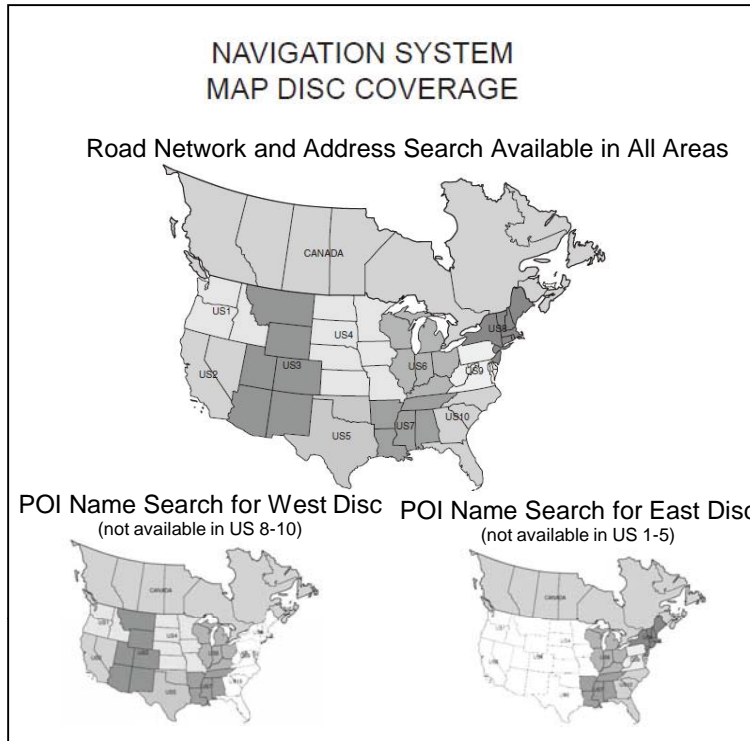

GEN 2/3 Map Information

GEN 2/3 Dealer Ordering Guidelines

Ordering recommendation:

- Please order only **one** GEN 2/3 DVD map per customer location (West or East).
- Refer to **DVD East or West Recommendation List** (attached) to determine which DVD (West or East) to order for your dealer location.
- It is up to the Dealer's discretion to ask end users if they prefer the GEN 2/3 West or East DVD.

Dividing line between West and East States

"Destination Screen" Search Capabilities

Available Destination Search Functions		Primary Area* (East or West)	Opposite Area	Comment
Map	Set by <i>Map</i>	YES	YES	Full capability regardless of disc
	Set by <i>Quick POI</i>	YES	YES	Full capability regardless of disc
Destination Screen	Search by <i>Address</i>	YES	YES	Full capability regardless of disc
	Search by <i>POI</i>	YES	N/A	Function limited to primary area
	Search by <i>Marked Point</i>	YES	YES	Full capability regardless of disc
	Search by <i>Previous Destination</i>	YES	YES	Full capability regardless of disc
	Search by <i>Emergency</i>	YES	YES	Full capability regardless of disc
	Search by <i>Intersection</i>	YES	YES	Full capability regardless of disc
	Search by <i>FWY Ent./Exit</i>	YES	N/A	Function limited to primary area
	Search by <i>Map</i>	YES	YES	Full capability regardless of disc