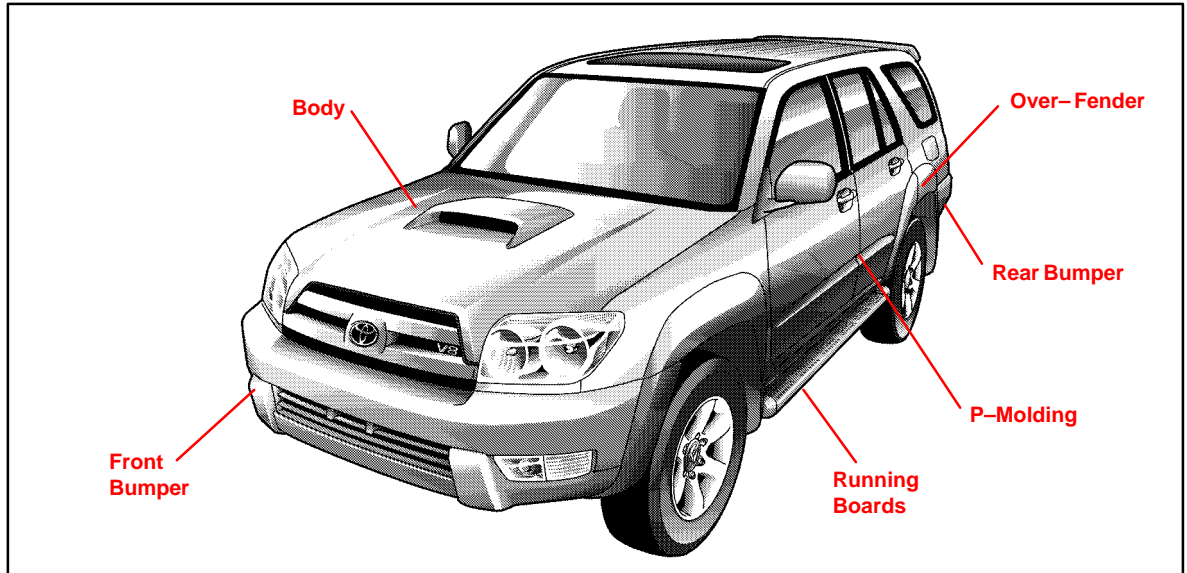

**Technical Service
BULLETIN**

October 6, 2004

Title:
EXTERIOR PAINT COLORS
Models:
'05 4Runner

T S B

PAINT
PA004-04

Introduction The following outlines the painting scheme for the body and related exterior parts on the 2005 model year 4Runner.

OP CODE	DESCRIPTION	TIME	OFF	T1	T2
N/A	Not Applicable to Warranty	-	-	-	-

**4Runner
SR5 Paint
Colors**

COLOR CODE	COLOR NAME	FRONT/REAR BUMPER CENTER	SIDE STEP	ROOF RAIL	OTHER EXTERIOR PARTS
056	Natural White	Body Color	11BK03	11BK02	Body Color
202	Black				
1D4	Titanium Metallic				
1E9	Galactic Gray Mica				
3Q3	Salsa Red Pearl				
587	Dorado Gold Pearl				
8R3	Pacific Blue Metallic				
8Q0	Stratosphere Mica				