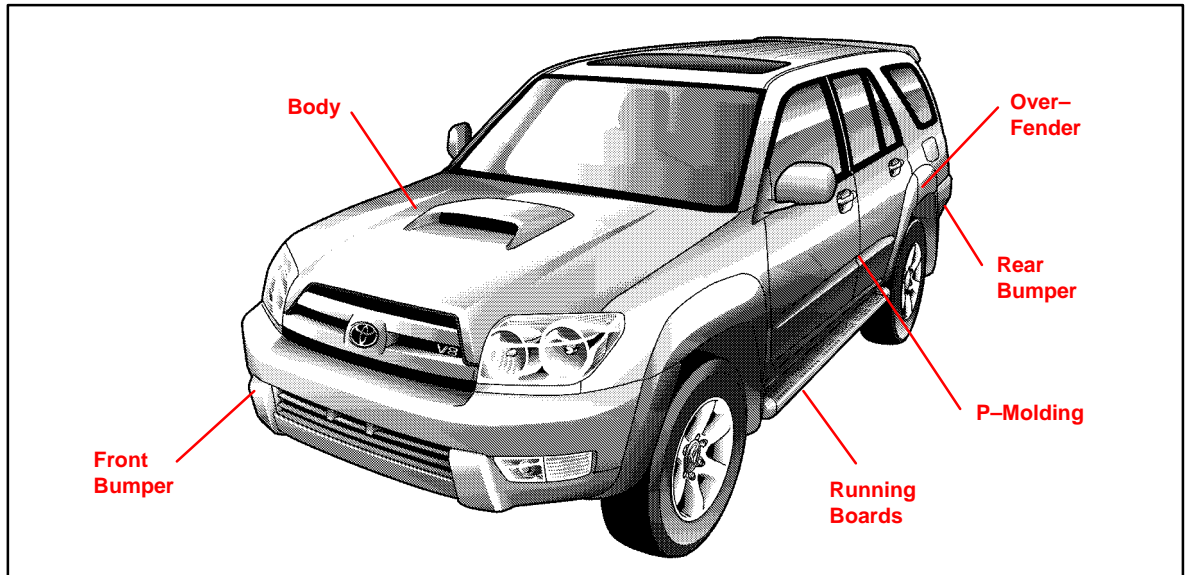

**Technical Service  
BULLETIN**

July 28, 2003

Title: **BODY TRIM AND CLADDING COLORS**  
Models: '04 4Runner, Land Cruiser, RAV4, Sequoia, Tacoma & Tundra

**PAINT**  
**PA007-03**

**Introduction** The following outlines the painting scheme for the body, bumper, over-fenders, cladding, etc. on the 2004 model year 4Runner, Land Cruiser, RAV4, Sequoia, Tacoma and Tundra.