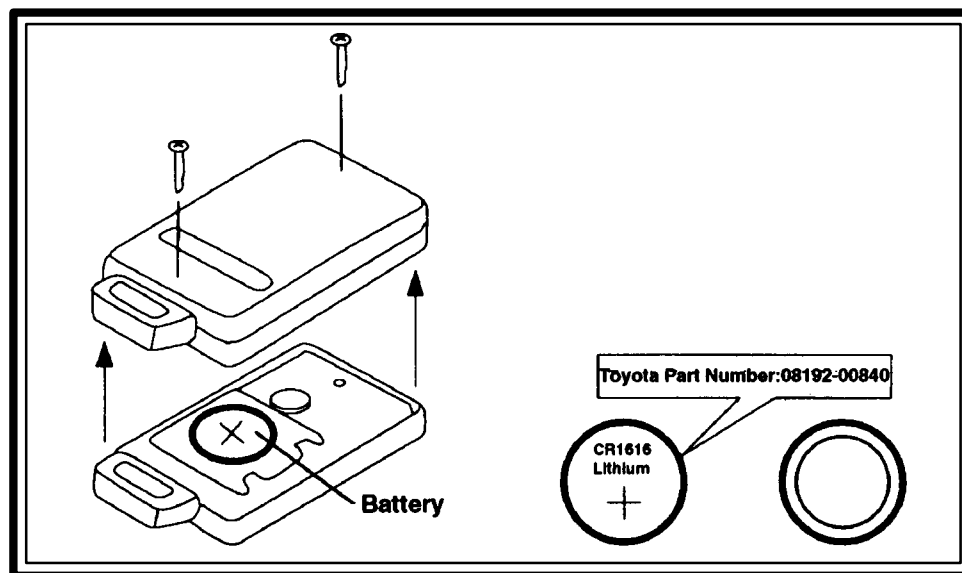

The remote transmitter battery may be replaced as follows: **(see picture below)**

- Remove the two screws on the back of the remote transmitter.
- Remove the old battery.
- Correctly place the new battery in the remote transmitter, positive side up.
- Re-install the screws.