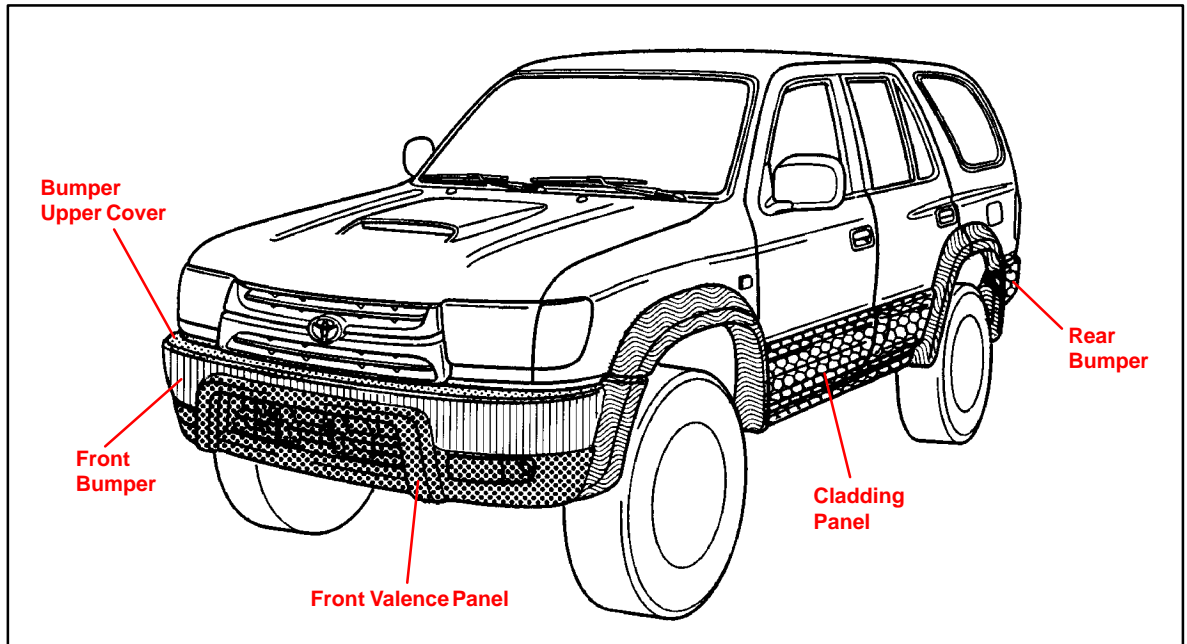

# TSB

**PAINT**  
**PA005-00**

**Introduction** The following information outlines the painting scheme used on the 2001 model year 4Runner.

**Applicable Vehicles** • 2001 model year 4Runner vehicles.

**Repair Procedure** Since heat deformation of the cladding occurs more easily than with bumpers, repair and refinishing of cladding panels is not recommended. If original parts are to be refinished, observe the following precautions during the refinish/drying process: