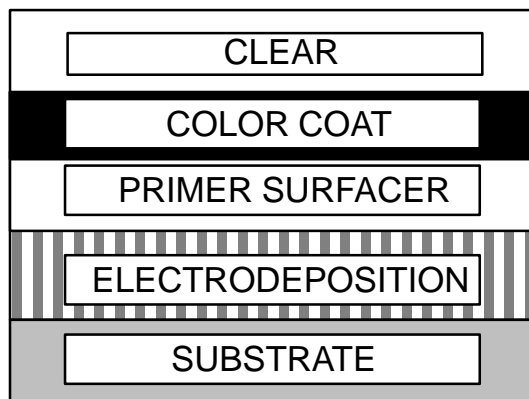

* Not available on Wagon

** Convertible

Paint Film Cross Sections

PAINT TYPE #1

Solid Color – Non Clear Coat

Codes: 040, 041, 045, 056, 202, 3E5, 3E6, 3E7, 3H7, 28x(202)

PAINT TYPE #2

Metallic or Mica Color – Clear Coat

Codes: 1A0, 1A1, 1A2, 1A5, 1A6, 183, 191, 193, 196, 199, 1B2, 204, 205, 3H4, 3H8, 3J8, 3K4, 3L3, 3L9, 4K9, 4M4, 4M9, 4N5, 6M1, 6M3, 6N5, 6N7, 6P2, 6P3, 6P5, 6P6, 6P9, 748, 751, 754, 756, 8B6, 8E3, 8K0, 8K1, 8K4, 8K6, 8K8, 8K9, 8L3, 8L5, 8L6, 8L7, 925, 926, 927, 930, 931, 932, 933, 936, 2AB(1A5/1A6), 2AC(6M1/1A6) 2BV(6N7/6P0), 28X(196)