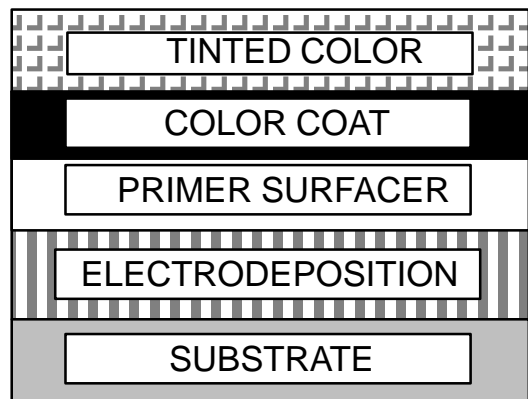

Codes: 1A0, 1A1, 1A2, 1A5, 1A6, 183, 191, 193, 196, 199, 1B2, 204, 205, 3H4, 3H8, 3J8, 3K4, 3L3, 3L9, 4K9, 4M4, 4M9, 4N5, 6M1, 6M3, 6N5, 6N7, 6P2, 6P3, 6P5, 6P6, 6P9, 748, 751, 754, 756, 8B6, 8E3, 8K0, 8K1, 8K4, 8K6, 8K8, 8K9, 8L3, 8L5, 8L6, 8L7, 925, 926, 927, 930, 931, 932, 933, 936, 2AB(1A5/1A6), 2AC(6M1/1A6) 2BV(6N7/6P0), 28X(196)

Paint Film
Cross
Sections
(Continued)

PAINT TYPE #3

Metallic or Mica Color – Clear Coat

Codes: 3J7

PAINT TYPE #4

Solid Color– Tinted Clear Coat

Codes: 3L2

PAINT TYPE #5