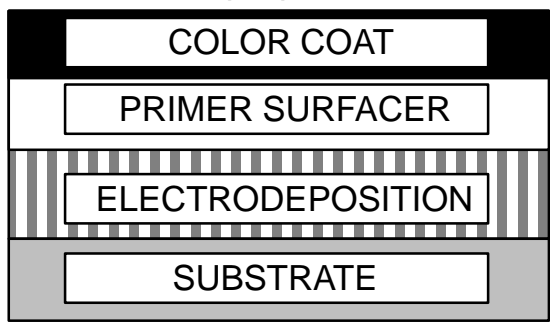

* Not available on Wagon

** Convertible

Paint Applications & Types
(Continued)

COLOR CODE	TER	PAS	COR	CAM	AVL	CEL	SUP	PRV	RAV	4RN	TAC	T10	L-C
935													
936								NEW					
2AB													
2AC													
2BV												NEW	
28X													

* Not available on Wagon

** Convertible

Paint Film Cross Sections

PAINT TYPE #1

Solid Color – Non Clear Coat

Codes: 040, 041, 045, 056, 202, 3E5, 3E6, 3E7, 3H7, 28x(202)

PAINT TYPE #2

Metallic or Mica Color – Clear Coat

Codes: 1A0, 1A1, 1A2, 1A5, 1A6, 183, 191, 193, 196, 199, 1B2, 204, 205, 3H4, 3H8, 3J8, 3K4, 3L3, 3L9, 4K9, 4M4, 4M9, 4N5, 6M1, 6M3, 6N5, 6N7, 6P2, 6P3, 6P5, 6P6, 6P9, 748, 751, 754, 756, 8B6, 8E3, 8K0, 8K1, 8K4, 8K6, 8K8, 8K9, 8L3, 8L5, 8L6, 8L7, 925, 926, 927, 930, 931, 932, 933, 936, 2AB(1A5/1A6), 2AC(6M1/1A6) 2BV(6N7/6P0), 28X(196)