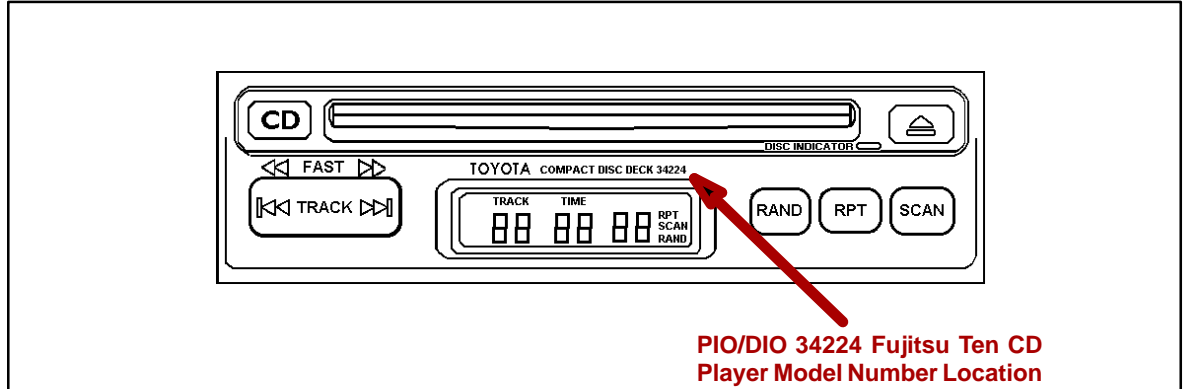

Title:

**'97 PIO/DIO 34224 FUJITSU TEN CD PLAYER DOES NOT EJECT / ACCEPT CD**

Models:

**All '97 Models**

**Introduction**

The PIO/DIO 34224 Fujitsu Ten CD Player's (P/N 08601-00852) circuitry was changed to eliminate "does not eject/accept CD" conditions.

**Production Change Information**

- Production change occurred in February 1997 on CD players starting with serial number A4400001.

**Exchange Unit Information**

- Fujitsu Ten began shipping the countermeasured exchange units starting December 1996.
- Countermeasured CD players have a black dot after the Toyota Parts Number.