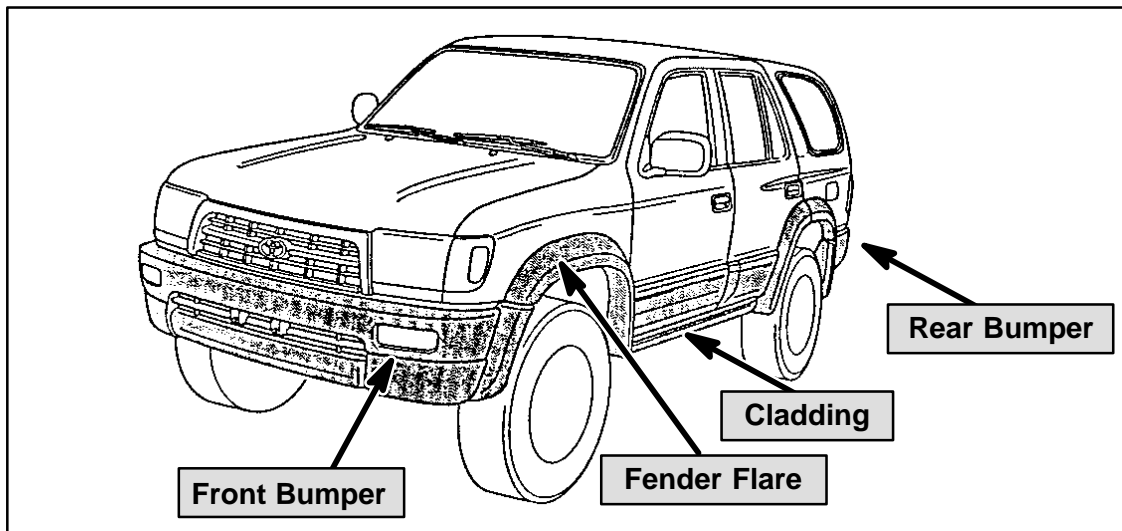

TECHNICAL SERVICE BULLETIN

REF.: PAINT

NO.: PA004-96

DATE: AUGUST 30, 1996

MODEL: 4RN

'96 4RUNNER EXTERIOR COLORS

Page 1 of 2

The body, bumper, fender flare and cladding colors for the '96 4Runner are as follows: